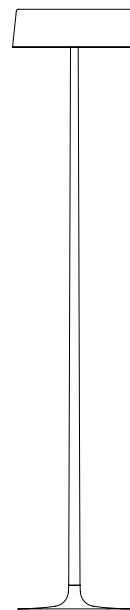

### 0308-00 MEDIUM

Mounting: Lampada da tavolo / Table lamp

Environment: Indoor - IP20

Materials: Metallo / Metal

Voltage: 220-240V 50/60Hz

Source: Bulb 3 x 5W - E14 LED

Lighting Control: Dimmer on cable

### 0308-01 SMALL

Mounting: Lampada da tavolo / Table lamp

Environment: Indoor - IP20

Materials: Metallo / Metal

Voltage: 220-240V 50/60Hz

Source: Bulb 2 x 5W - E14 LED

### 0308-12 HIGH

Mounting: Lampada da terra / floor lamp

Environment: Indoor - IP20

Materials: Metallo / Metal

Voltage: 220-240V 50/60Hz

Source: Bulb 3 x 5W - E14 LED

Lighting Control: Dimmer on cable

0308-00

Ø33 x H32

0308-01

Ø23 x H22,5

0308-12

Ø33 x H160